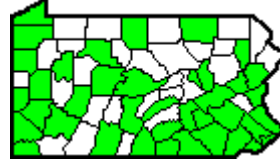

## Danainae (Milkweed Butterflies)

58

*Danaus plexippus*  
Monarch

59

*Danaus gilippus*  
Queen

## Heliconiinae (Longwings &amp; Fritillaries)

60

*Agraulis vanillae*  
Gulf Fritillary

61

*Euptoieta claudia*  
Variegated Fritillary

62

*Speyeria cybele*  
Great Spangled Fritillary

63

*Speyeria aphrodite*  
Aphrodite Fritillary

64

*Speyeria idalia*  
Regal Fritillary

65

*Speyeria atlantis*  
Atlantis Fritillary

66

*Speyeria diana*  
Diana Fritillary  
[unverified old record]

67