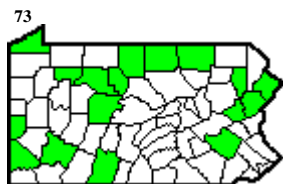

*Boloria selene*  
Silver-bordered Fritillary

68

*Boloria bellona*  
Meadow Fritillary

## Nymphalinae (True Brushfoots)

*Chlosyne gorgone*  
Gorgone Checkerspot

*Chlosyne nycteis*  
Silvery Checkerspot

*Chlosyne harrisii*  
Harris' Checkerspot

*Phyciodes tharos*  
Pearl Crescent

*Phyciodes cocyta*  
Northern Crescent