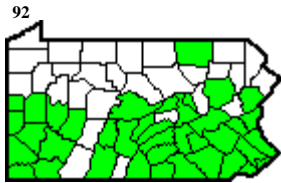

NYMPHALIDAE continued

Atlas of Pennsylvania Butterflies
11th Edition (Rev.) – 2012

Apaturinae (Emperors)

Asterocampa celtis
Hackberry Emperor