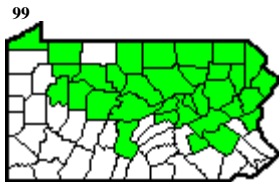

## Satyrinae (Satyrs &amp; Browns)

*Lethe anthedon*  
Northern Pearly Eye

*Lethe eurydice*  
Eyed Brown

*Lethe appalachia*  
Appalachian Brown

*Hermeuptychia sosybius*  
Carolina Satyr

*Megisto cymela*  
Little Wood Satyr