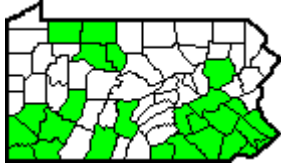

## Pyrginae (Spread-winged Skippers)

*Staphylus hayhurstii*  
Hayhurst's Scallopwing

*Erynnis icelus*  
Dreamy Duskywing

*Erynnis brizo*  
Sleepy Duskywing

*Erynnis juvenalis*  
Juvenal's Duskywing

*Erynnis horatius*  
Horace's Duskywing

*Erynnis martialis*  
Mottled Duskywing

*Erynnis zarucco*  
Zarucco Duskywing

*Erynnis funeralis*  
Funereal Duskywing

*Erynnis lucilius*  
Columbine Duskywing

*Erynnis baptisiae*  
Wild Indigo Duskywing

*Erynnis persius*  
Persius Duskywing

*Pyrgus centaureae*  
Grizzled Skipper

*Pyrgus communis*  
Common Checkered Skipper

*Pholisora catullus*  
Common Sootywing

Heteroptinae (Skipperlings)

122

*Carterocephalus palaemon*  
Arctic Skipper

Hesperiinae (Grass Skippers)

123

*Nastra therminier*  
Swarthy Skipper

124

*Lerema accius*  
Clouded Skipper

125

*Ancyloxypha numitor*  
Least Skipper

126

*Thymelicus lineola*  
European Skipper