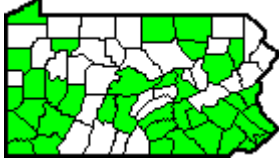

NYMPHALIDAE

Atlas of Pennsylvania Butterflies
13th Edition (Rev.) – 2014

Libytheinae (Snouts)

57

Libytheana carinenta
American Snout