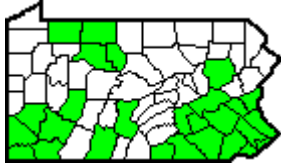

## Pyrginae (Spread-winged Skippers)

*Staphylus hayhurstii*  
Hayhurst's Scallopwing

*Erynnis icelus*  
Dreamy Duskywing

*Erynnis brizo*  
Sleepy Duskywing

*Erynnis juvenalis*  
Juvenal's Duskywing

*Erynnis horatius*  
Horace's Duskywing

*Erynnis martialis*  
Mottled Duskywing

*Erynnis zarucco*  
Zarucco Duskywing

*Erynnis funeralis*  
Funereal Duskywing

*Erynnis lucilius*  
Columbine Duskywing

*Erynnis baptisiae*  
Wild Indigo Duskywing

*Erynnis persius*  
Persius Duskywing

*Pyrgus centaureae*  
Grizzled Skipper

*Pyrgus communis*  
Common Checkered Skipper

*Pholisora catullus*  
Common Sootywing

Heteropterinae (Skipperlings)

122

*Carterocephalus palaemon*  
Arctic Skipper

Hesperiinae (Grass Skippers)

123

*Nastra therminier*  
Swarthy Skipper

124

*Lerema accius*  
Clouded Skipper

125

*Ancyloxypha numitor*  
Least Skipper

126

*Thymelicus lineola*  
European Skipper