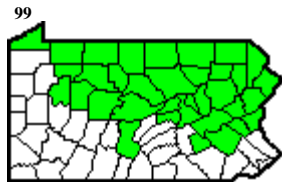

**Satyrinae (Satyrs & Browns)**

*Lethe anthedon*  
Northern Pearly Eye

*Lethe eurydice*  
Eyed Brown

*Lethe appalachia*  
Appalachian Brown

*Hermeuptychia sosybius*  
Carolina Satyr

*Megisto cymela*  
Little Wood Satyr